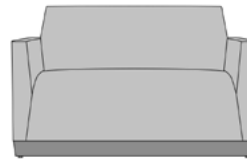

Visible Cleanout

Cleanout prevents build-up of debris and provides for easy maintenance.

Number of Seats

Choose from 3 seat styles – lounge chair, love seat, and sofa.

Optional Upholstered Arms

The chair is available with upholstered arms and this feature is optional.

Optional Corian®/ Hanex®/Krion® Arm Caps

Formed and fitted solid surface arm caps are available and optional.

Optional Plinth Base

Plinth base is available and is optional.

Statement of Line

CRL1A5
34W 30D 34H
26AH

CRL1B5
34W 30D 34H
26AH

CRL1C5
34W 30D 34H
25.75AH

CRL2A6
57W 30D 34H
26AH

CRL2B5
57W 30D 34H
26AH

CRL3B5
76.5W 30D 34H
26AH

CRL3C6
76.5W 30D 34H
25.75AH

*To see additional versions of this collection go to www.kwalu.com/product/carrara-lounge